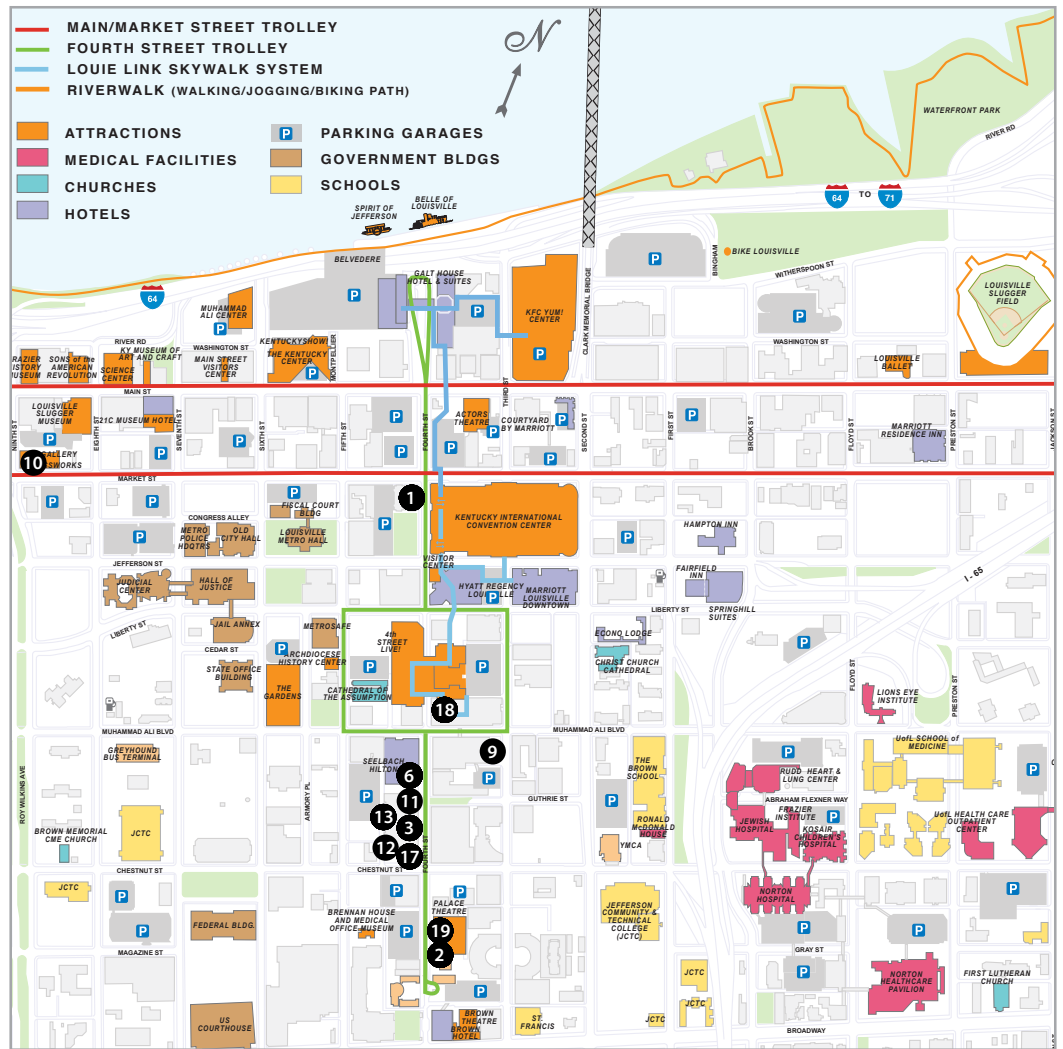

Louisville Area Retail & Neighborhood Map

1. A Taste of Kentucky

400 W. Market St. (1)
(502) 566-4554

5000 Shelbyville Rd. (2)
(open until 1/2014)
(502) 895-2733

11800 Shelbyville Rd. (3)
(502) 244-3355

4600 Shelbyville Rd. (4)
(New Location)

2. Art Eatables

631 S. Fourth St.
(502) 589-0210

3. Block Party Handmade Boutique

560 S. Fourth St.
(502) 589-1133

4. Bourbon Barrel Foods

1201 Story Ave.
(502) 333-6103

5. Cellar Door Chocolates

1201 Story Ave. (Butchertown Market)
(502) 561-2940

10. Flame Run Glass Studio & Gallery

815 W. Market St.
(502) 584-5353

11. Gifthouse

554 S. Fourth St.
(502) 681-5615

12. The Leading Man

564 S. Fourth St.
(502) 583-1540

13. Les Filles Louisville

558 S. Fourth St.
(502) 938-9800

14. Louisville Stoneware

731 Brent St.
(502) 582-1900

Downtown Map courtesy of Louisville Downtown Management District

15. Merkle Kendrick Jewelers

138 Chenoweth Lane
(502) 895-6124

16. Moss Hill

1201 Story Ave. (Butchertown Market)
11605 Main St. (Middletown)
(502) 365-3405