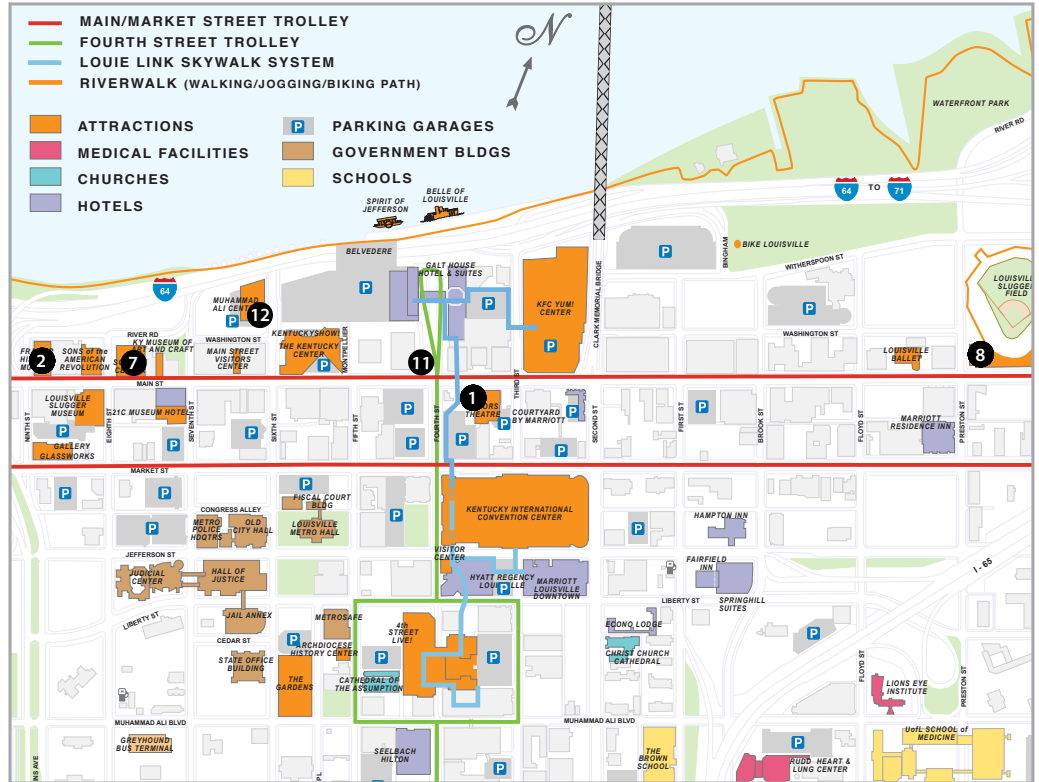

Louisville Area Around Town Map

1. Actors Theatre of Louisville

316 W. Main St.
(502) 583-1205

2. Frazier International History Museum

829 W. Main St.
(502) 412-2228

3. Horseshoe Southern Indiana Casino

11999 Casino Center Dr. SE
866-676-7463

4. Huber's Orchard & Winery

19816 Huber Rd.
(812) 923-9463

5. Jim Beam American Stillhouse

526 Happy Hollow Rd.
Clermont, KY
(502) 543-9877

6. Kentucky Derby Museum

704 Central Ave.
(502) 992-5910

7. Kentucky Science Center

727 W. Main St.
(502) 561-6100

8. Louisville Bats

401 E. Main St.
(502) 614-4549

9. Louisville Mega Cavern & Mega Zips

1841 Taylor Ave.
(502) 855-3581

10. Louisville Stoneware

731 Brent St.
(502) 582-1700

11. The Louisville Quest

Locations Vary Downtown
(502) 387-0928 or (502) 458-7882

12. Muhammad Ali Center

144 N. Sixth St.
(502) 584-9254

13. Shepherdsville-Bullitt County Tourism

395 Paroquet Springs Dr.
Shepherdsville, KY
(502) 543-8687

Downtown Map courtesy of Louisville Downtown Management District